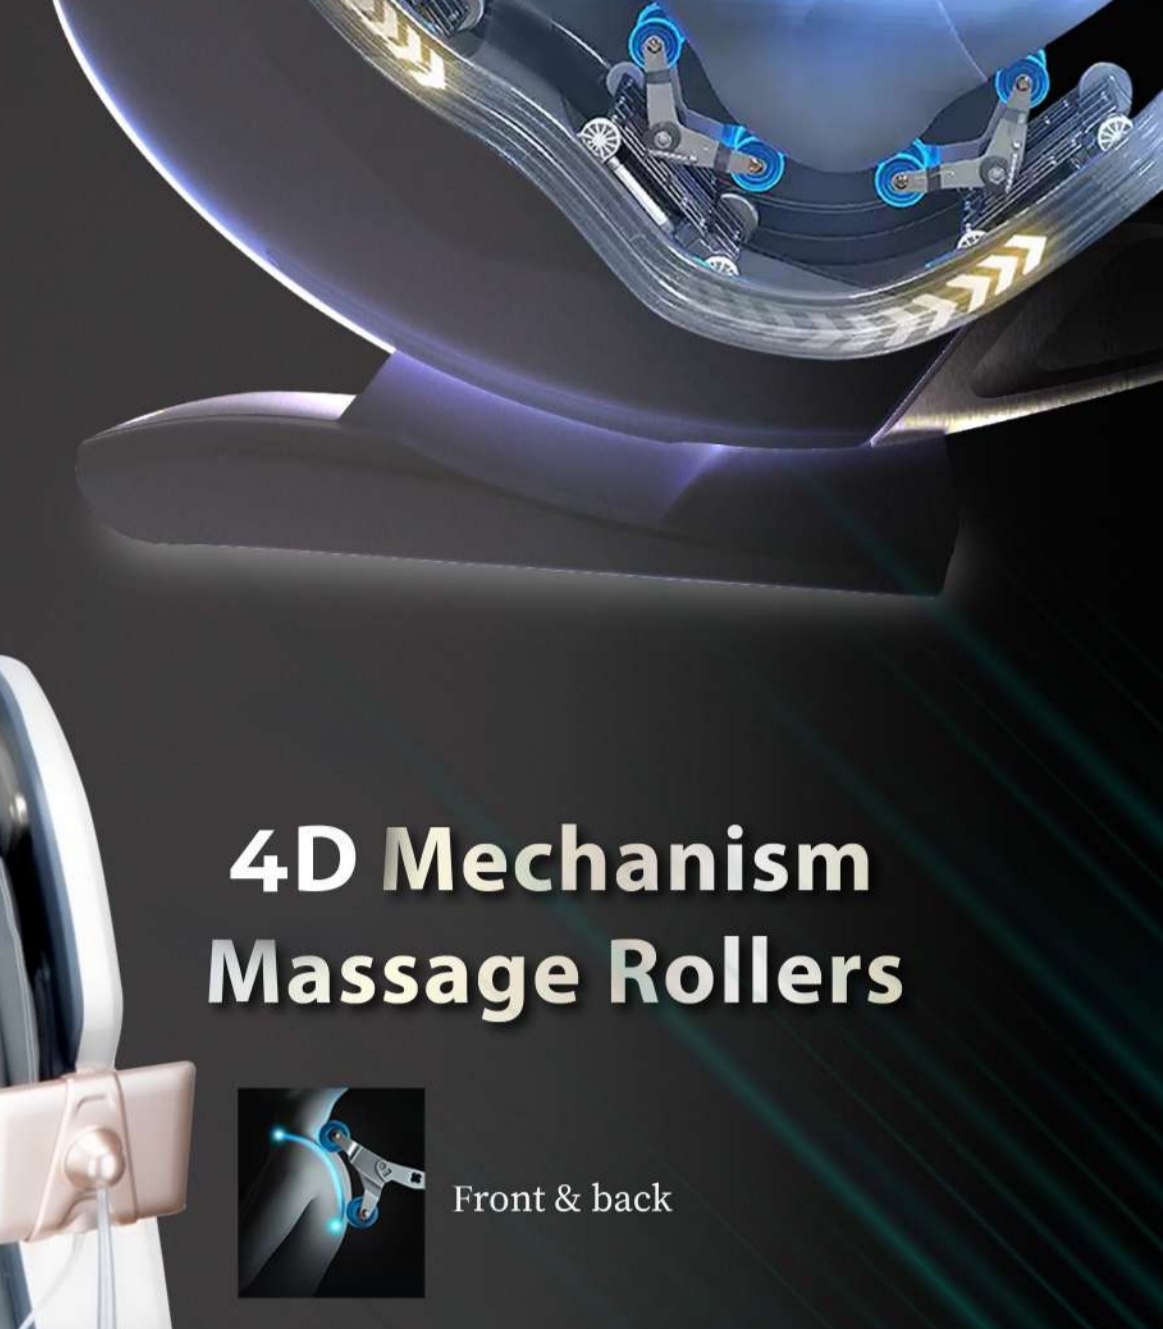

Super Long 4D SL-Shape Curved Track

4D Mechanism Massage Rollers

- Front & back
- Adjustable width covers from 30-120mm
- 3 levels adjustable massage intensity