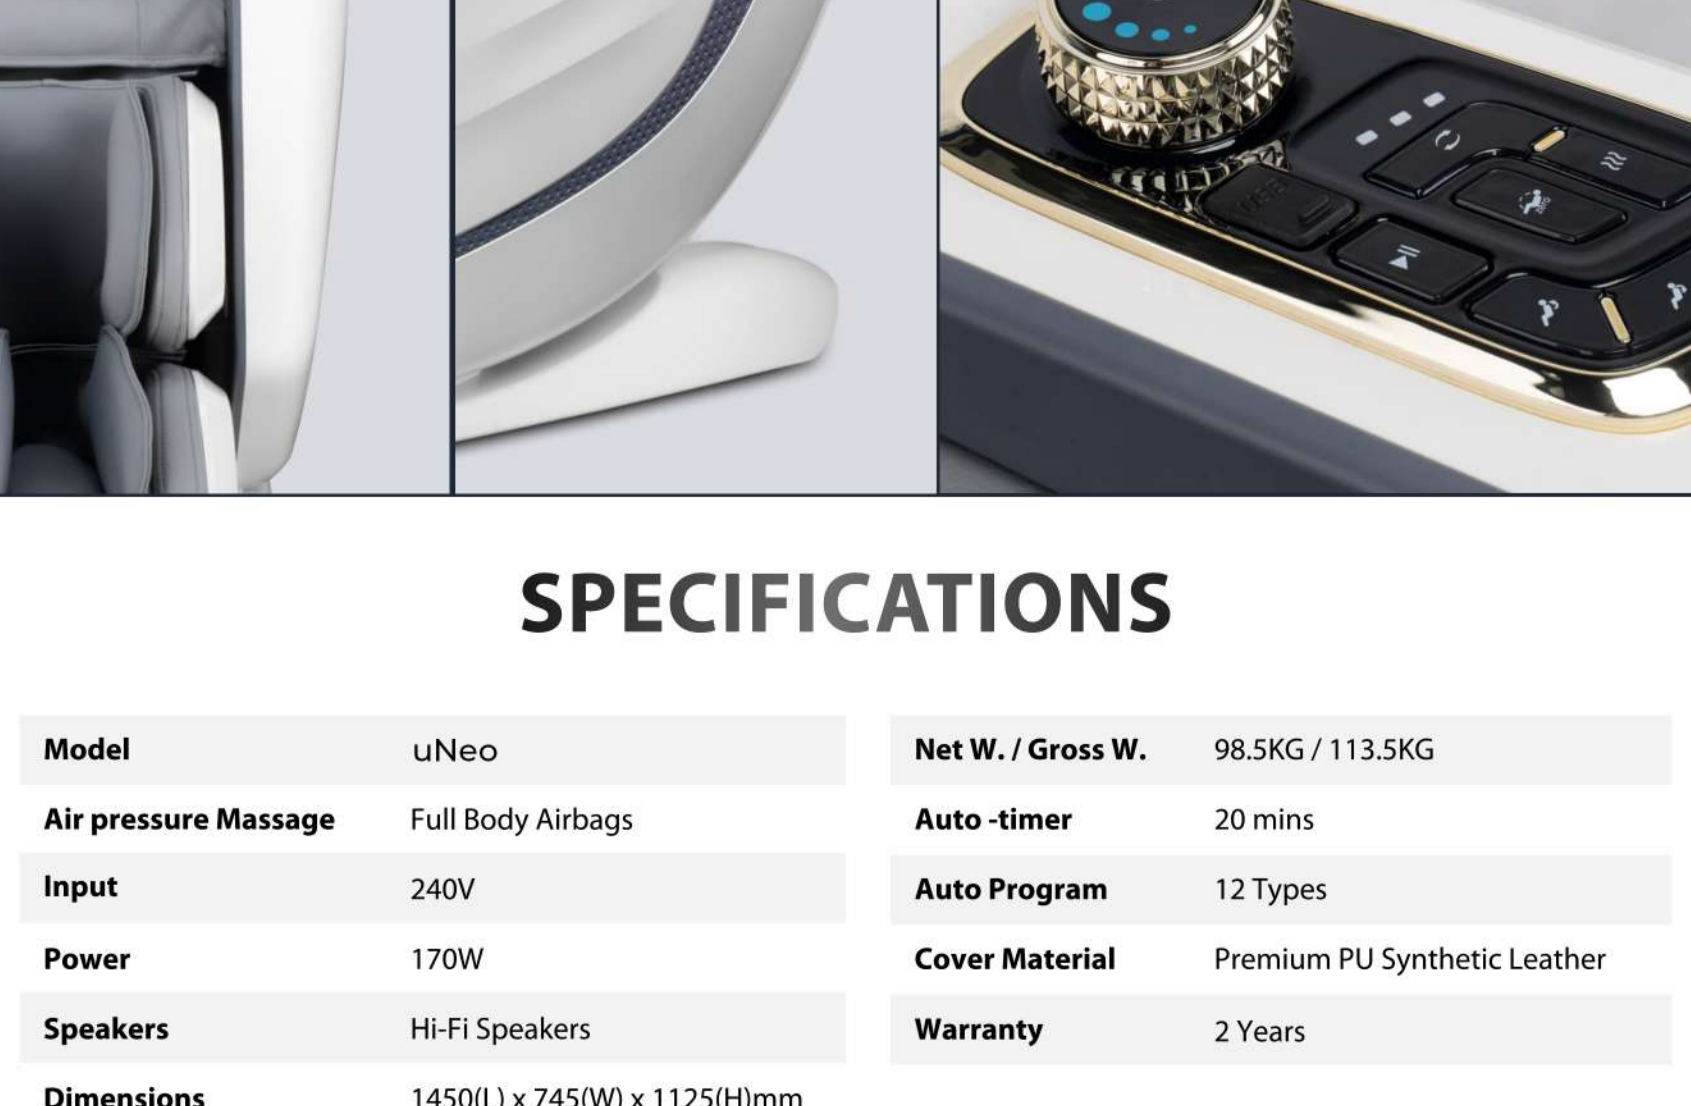

With a built-in Bluetooth connection Hi-Fi speakers, you can play your favourite song or music with a 3D surround sound speakers and enjoy your symphonic blend of massage.