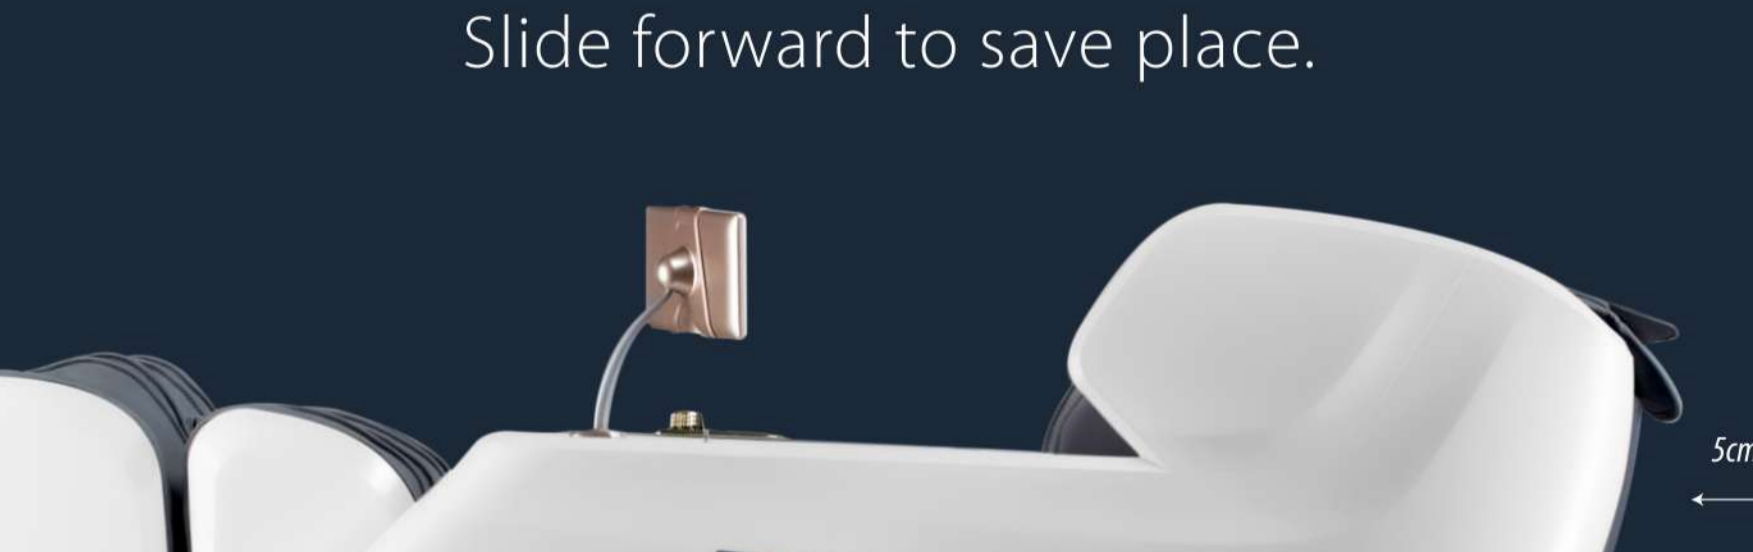

Smart Control Custom Massage Modes

Full Body Airbags

18 sets of airbags with three levels adjustable to wrap around your shoulders, hands, legs, and feet. Press to decompress and relieve fatigue.