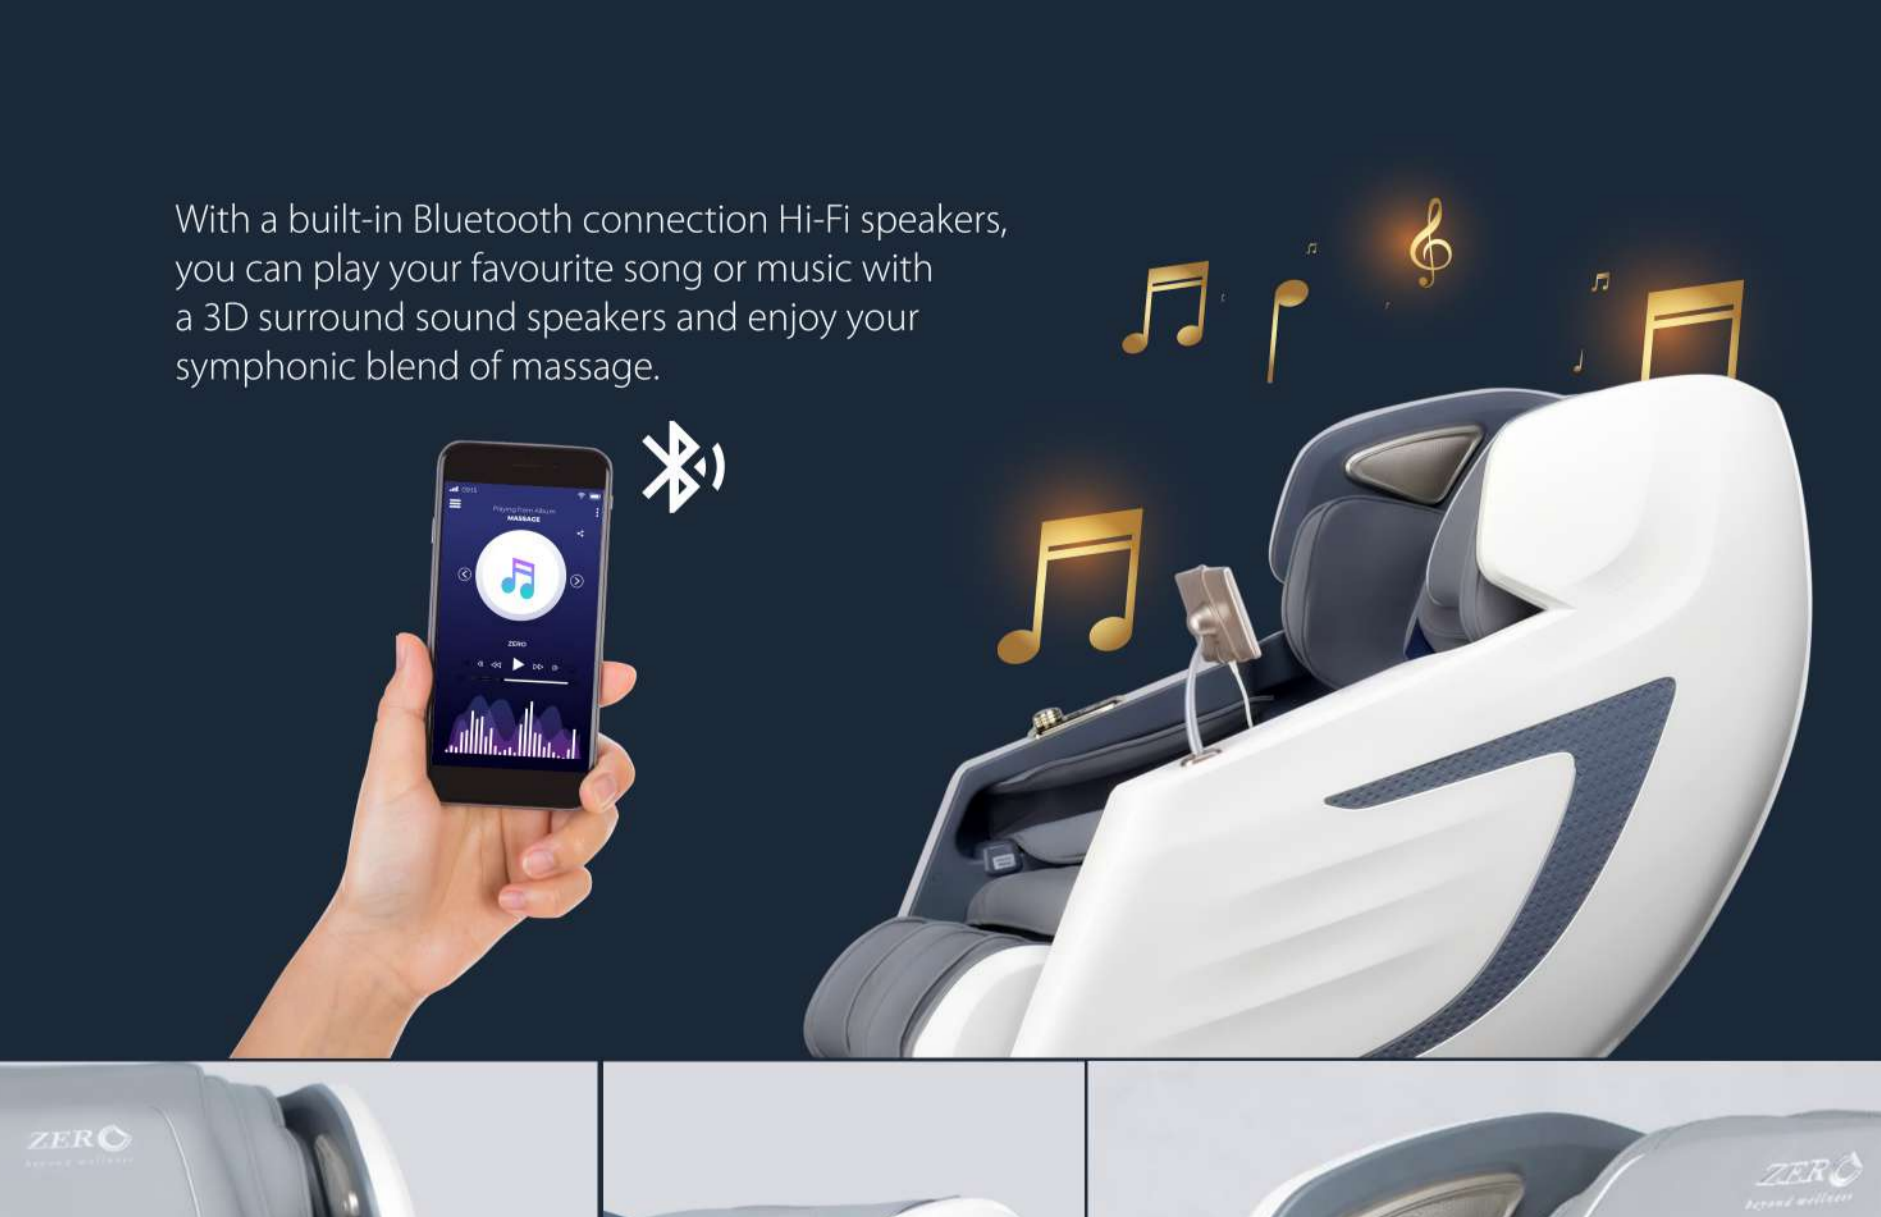

5cm Wall Distance

Slide forward to save place.