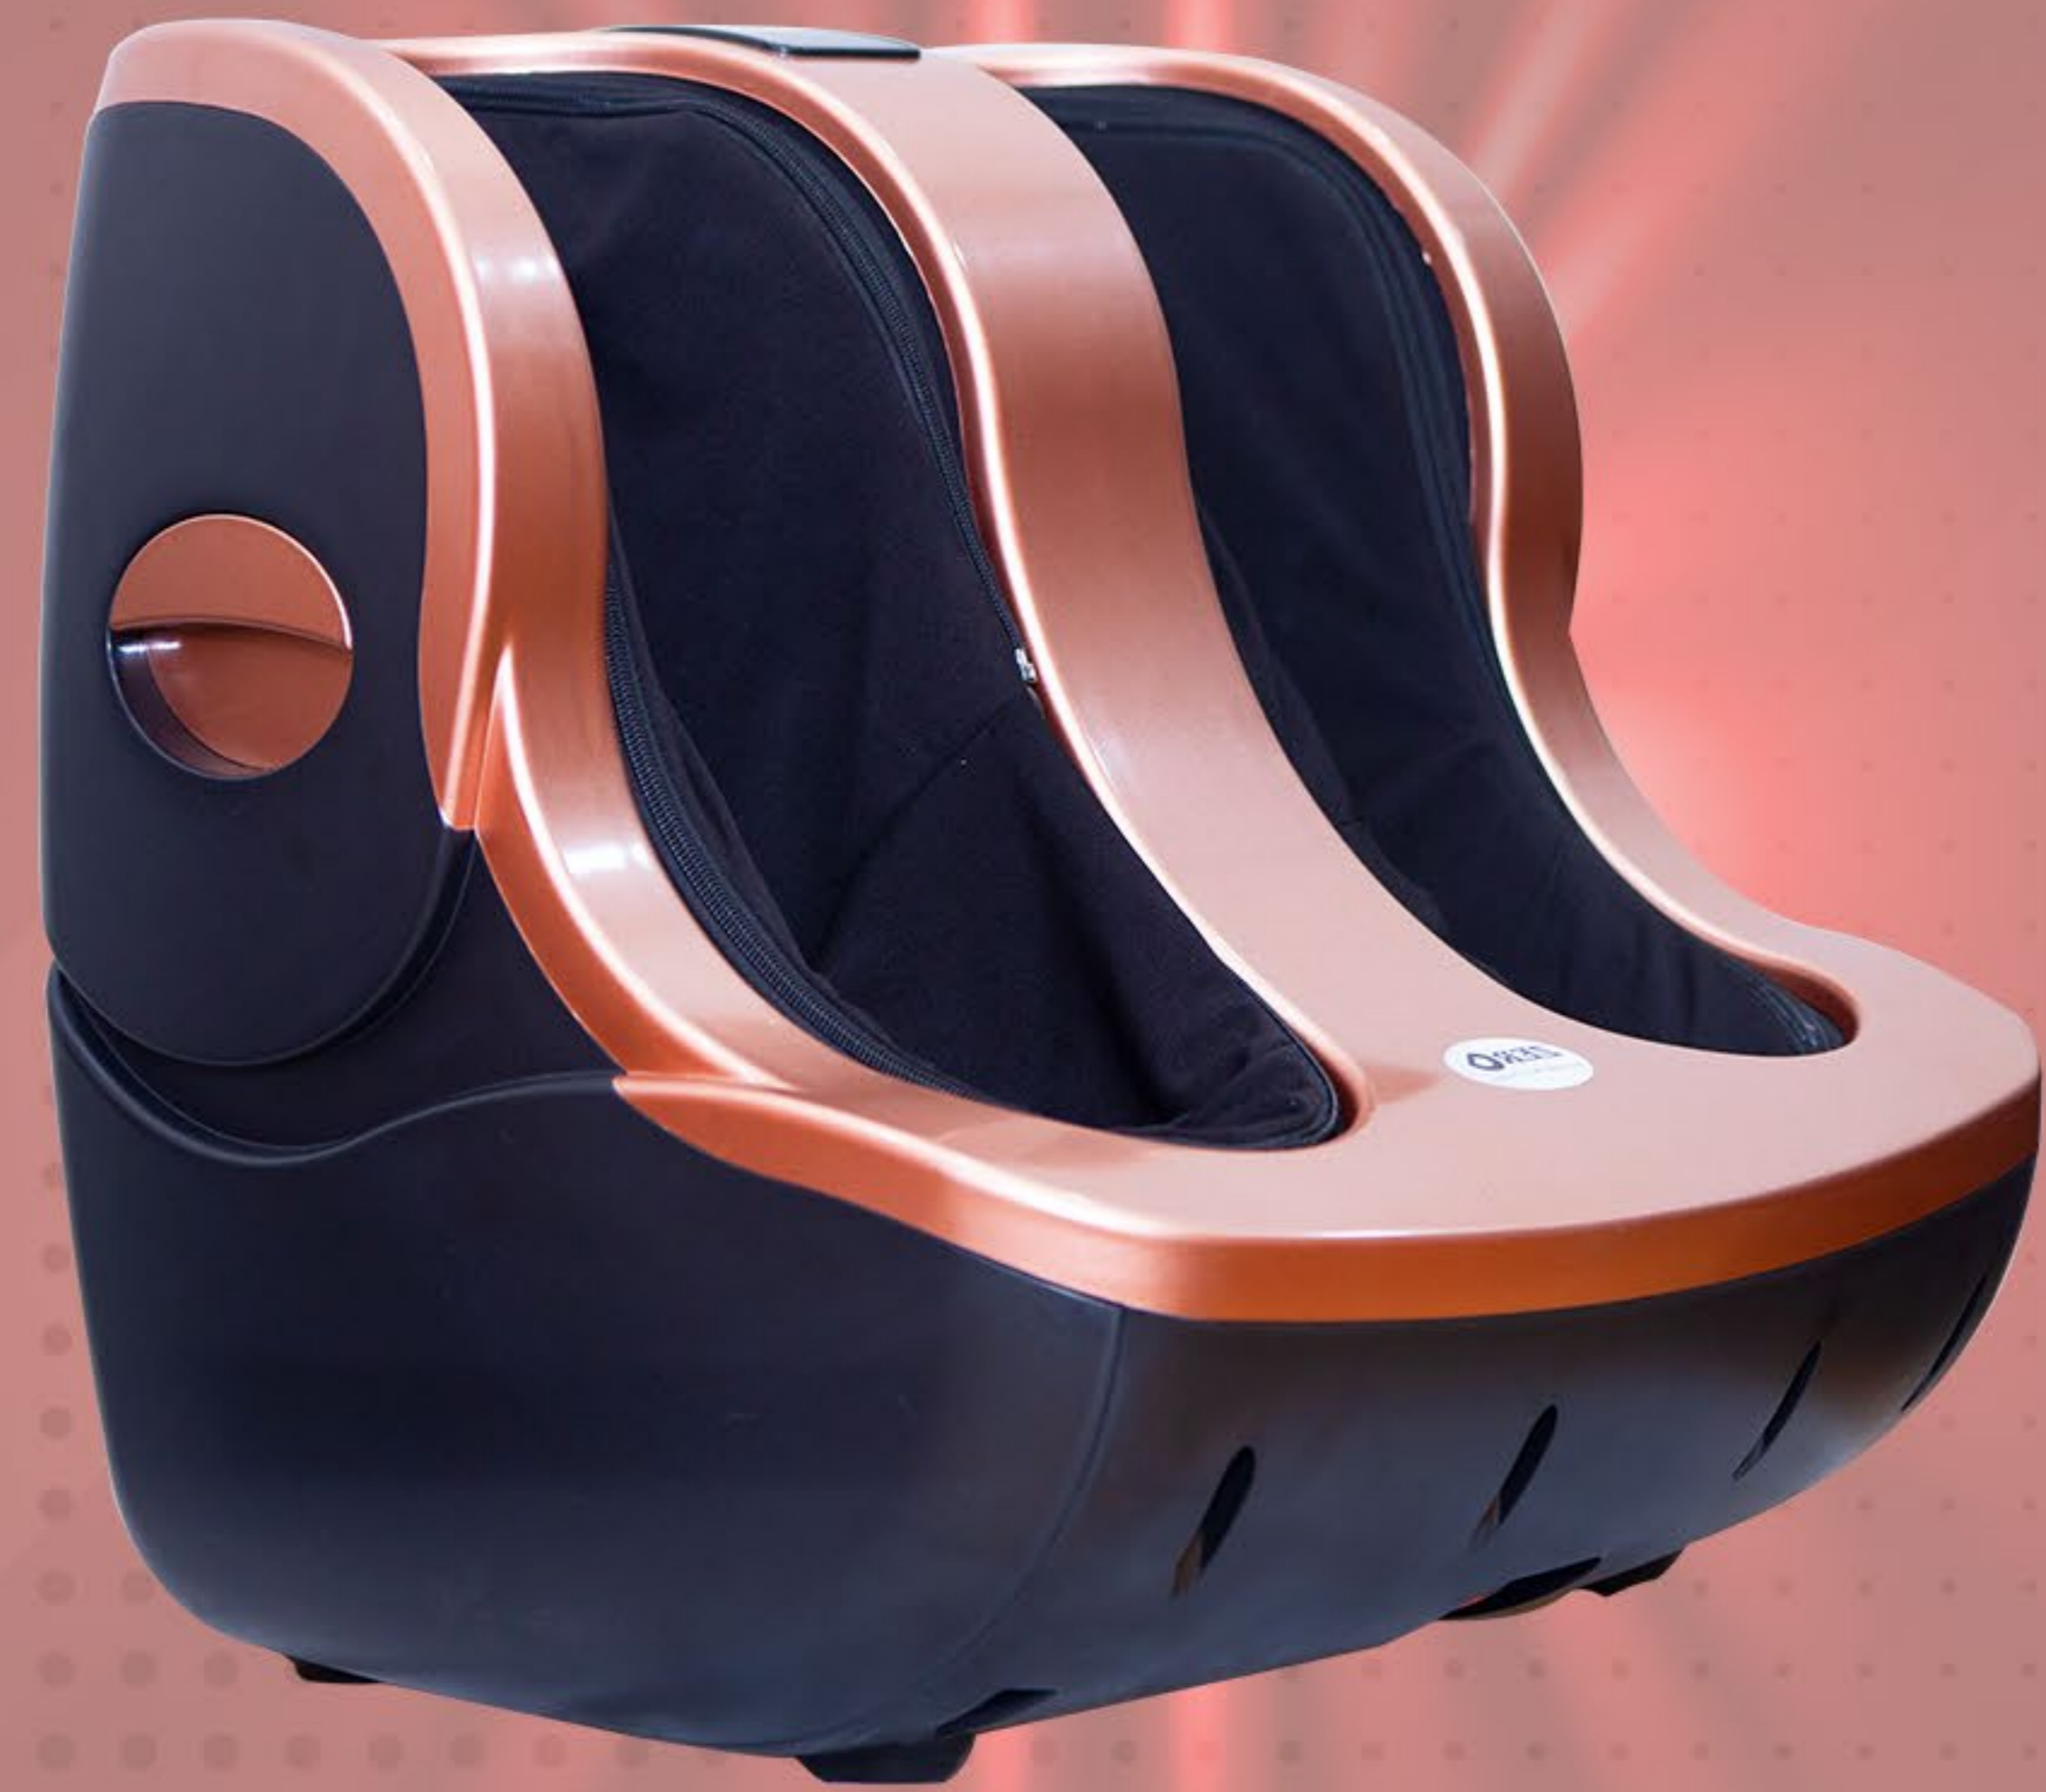

FEATURING

1

Relax the muscles of the legs and feet

2

Stimulate acupuncture points & eliminate fatigue

3

Promote blood circulations

4

Relax tense nerves and reduce stress

5

Reshape the perfect curves of the legs