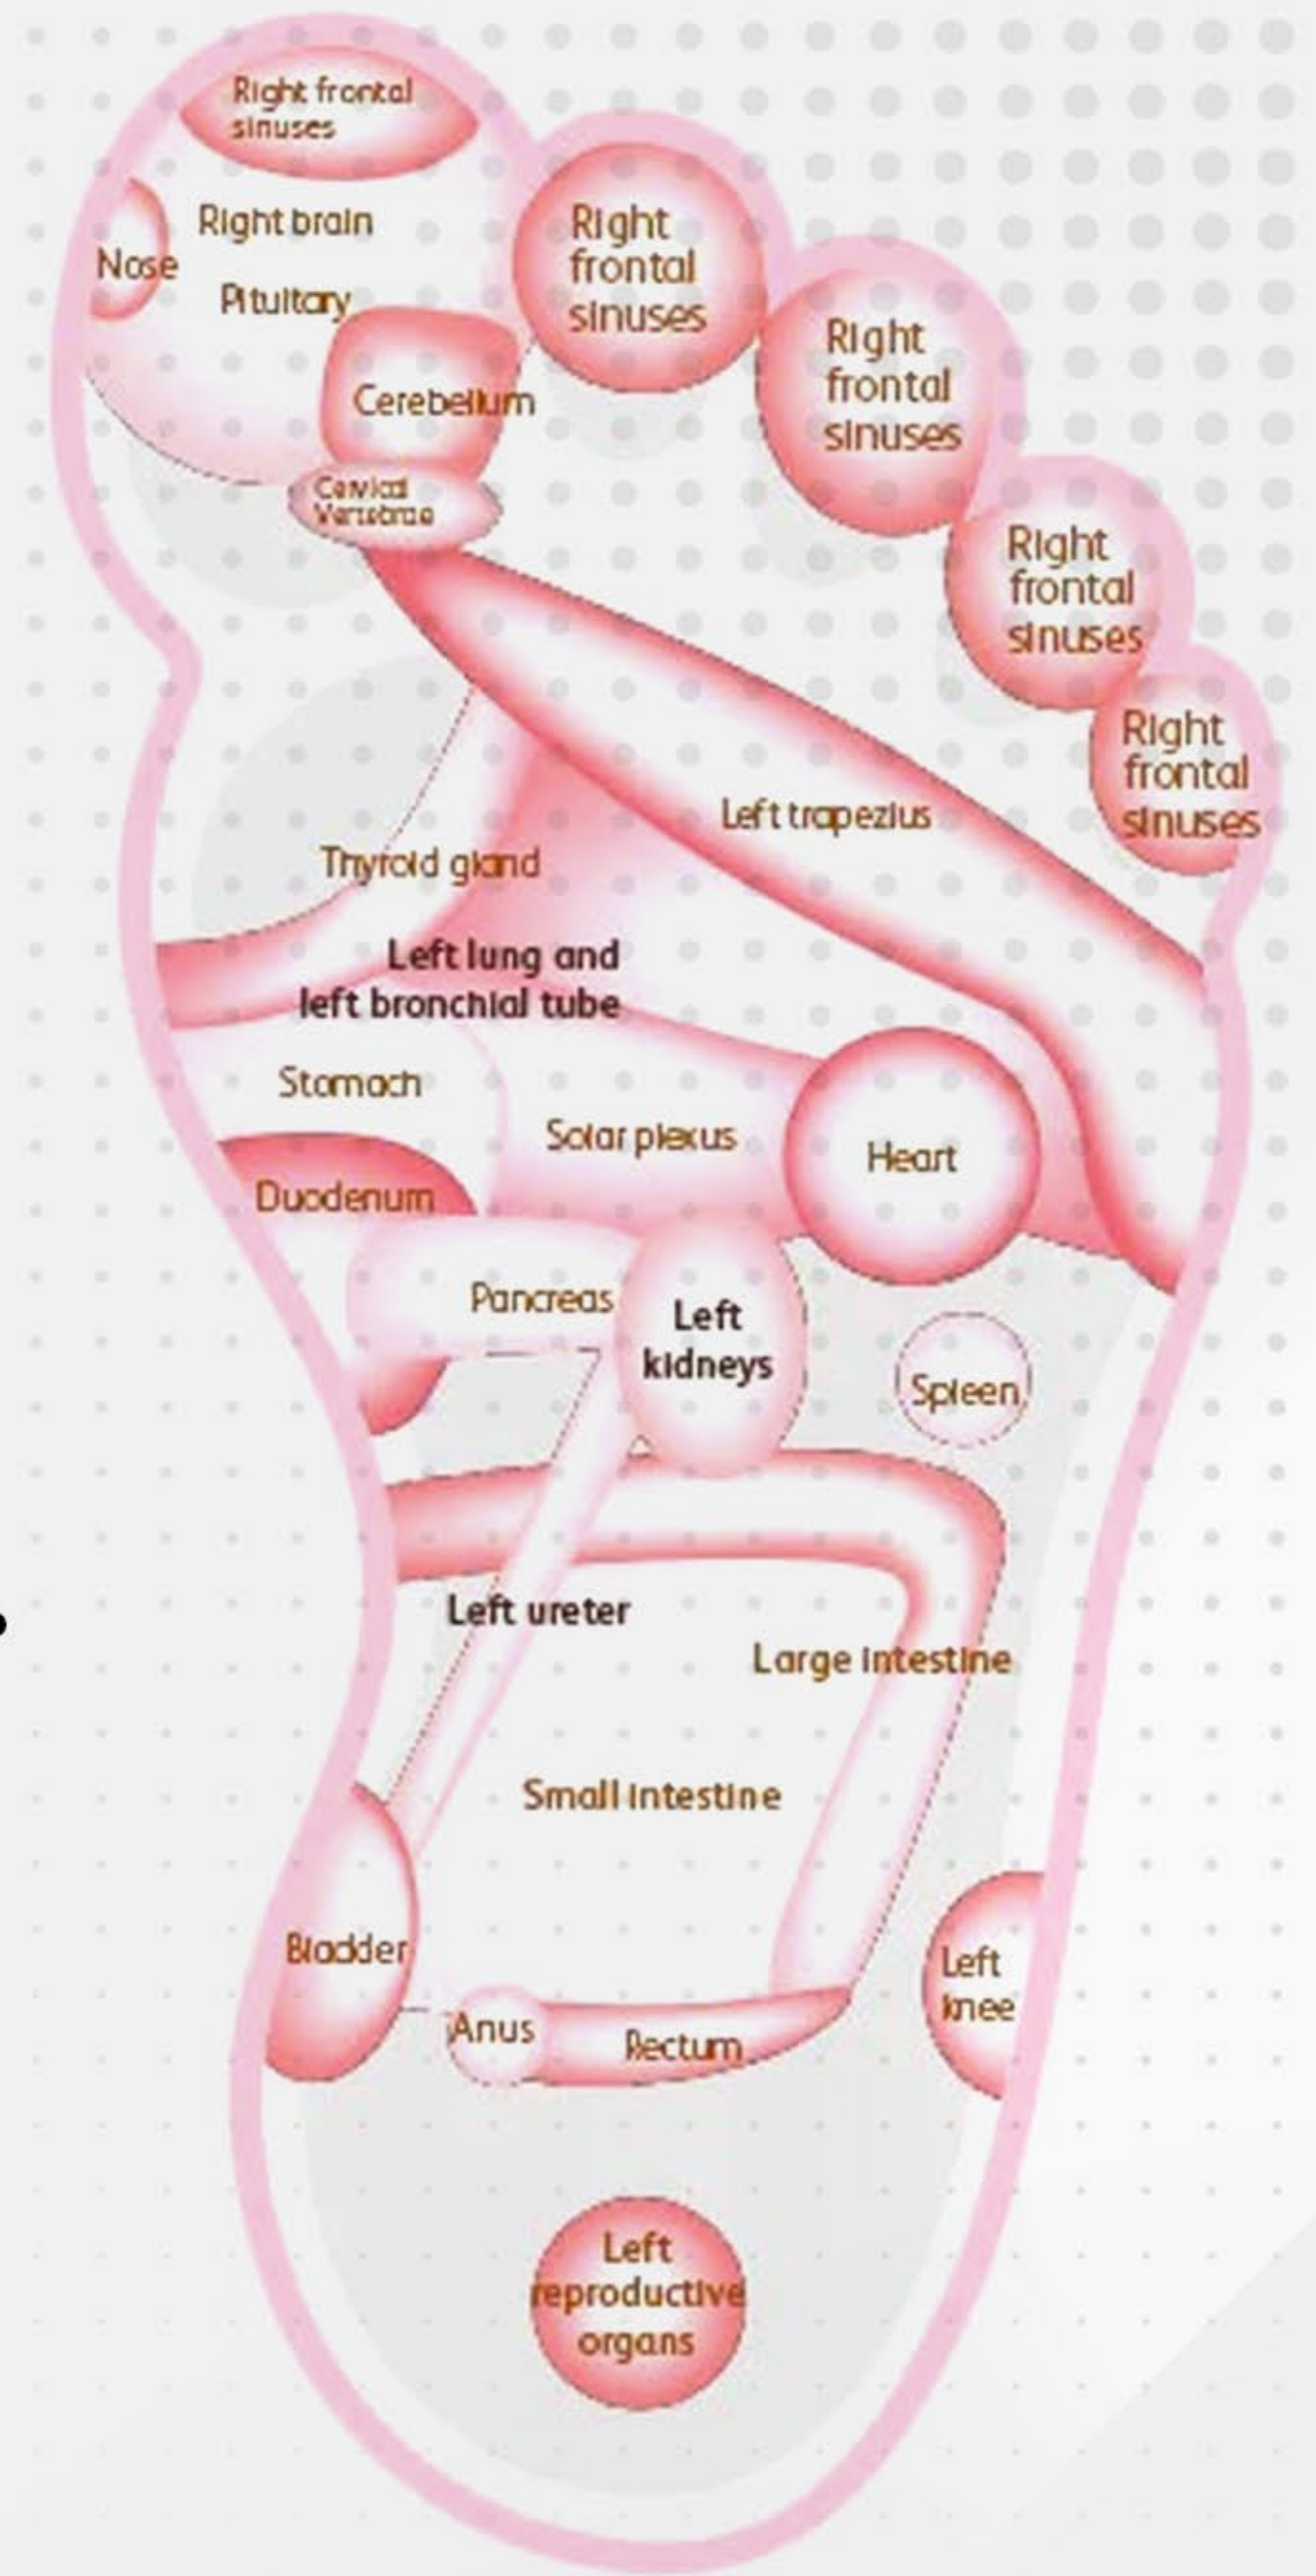

Cloth cover (with zipper)
detachable for cleaning

INSIDE & OUTSIDE THE FRONT BOTTOM

Kneading rollers + Massage plate + Vibration
to achieve multi-functional acupuncture points
in the foot and ankle joint area massage

FEATURING

1

Relax the muscles of the legs and feet

2

Stimulate acupuncture points & eliminate fatigue

3

Promote blood circulations

4

Relax tense nerves and reduce stress

5

Reshape the perfect curves of the legs

MULTI-FUNCTIONAL

LEFT

FEET REFLEXOLOGY

THE ZEN SPA helps to relieve tension and pain on the corresponding body parts. While improving overall health.

RIGHT

SPECIFICATIONS

470mm

465mm

480mm

PRODUCT NAME	THE ZEN SPA
VOLTAGE	AC-220V
POWER	240W
SIZE	465*480*470
PACKAGE DIMENSION	530*535*530
EXECUTIVE STANDARD	GB4706.1-2005 GB4706.1-2008
TIMER	15 MINUTES

The LUXURY MASSAGER based on traditional medicine, meridian science magnetotherapy and foot reflex zone health method