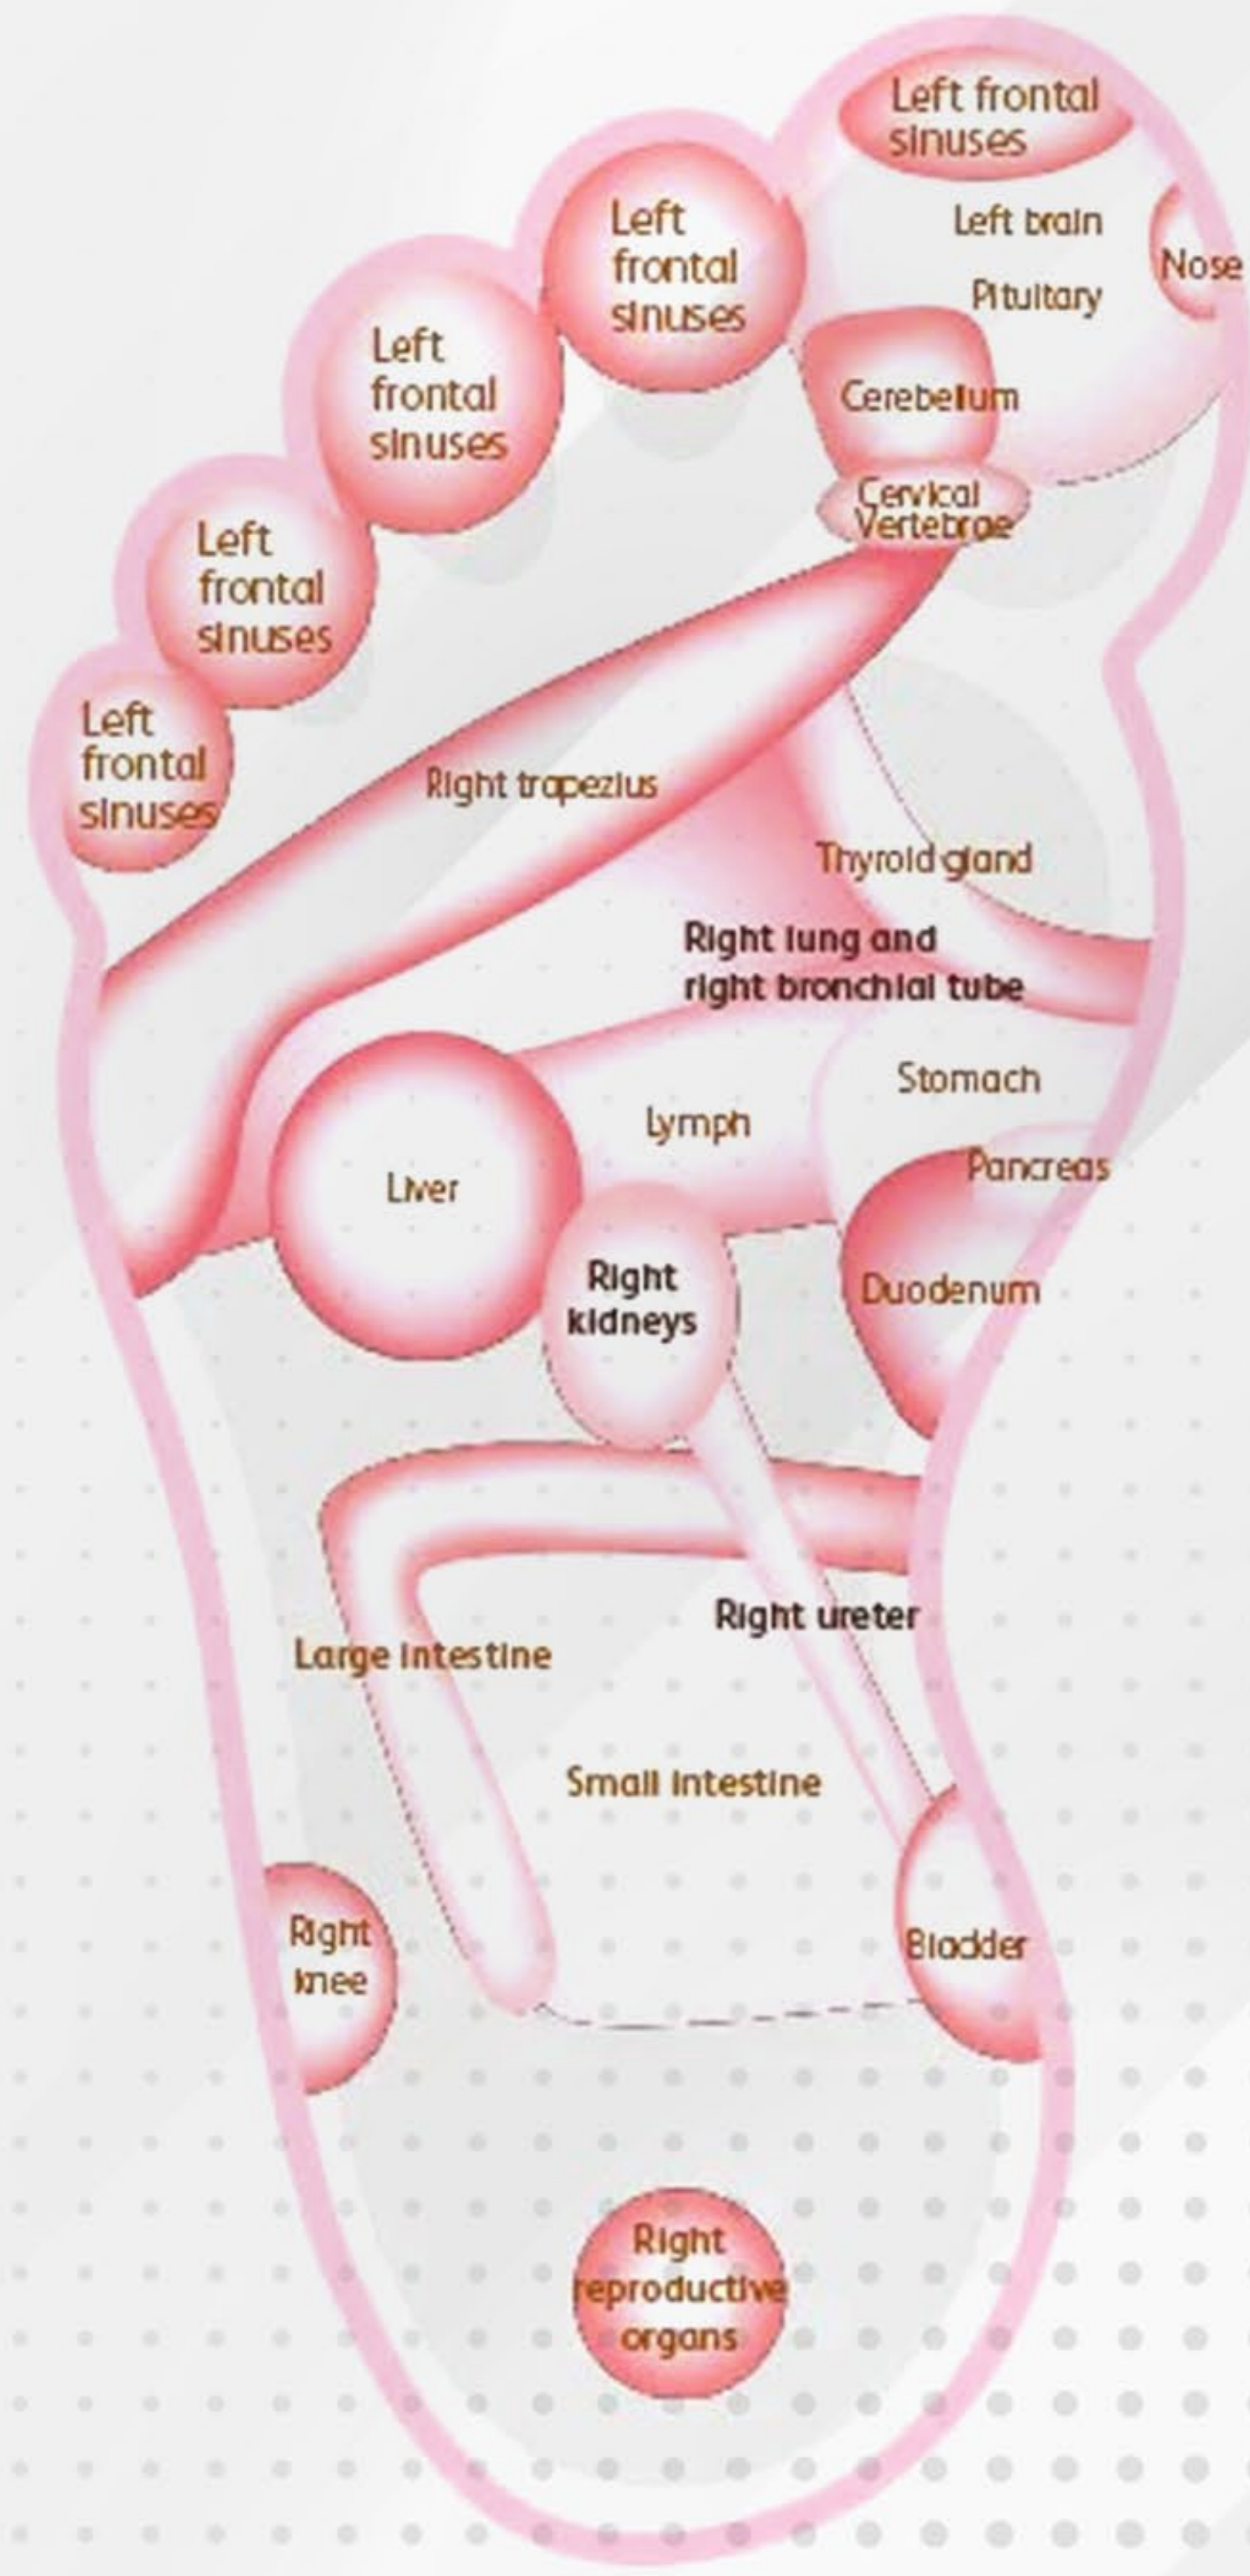

Cloth cover (with zipper)
detachable for cleaning

INSIDE & OUTSIDE THE FRONT BOTTOM

Kneading rollers + Massage plate + Vibration
to achieve multi-functional acupuncture points
in the foot and ankle joint area massage

FEATURING

1

Relax the muscles of the legs and feet

2

Stimulate acupuncture points & eliminate fatigue

3

Promote blood circulations

4

Relax tense nerves and reduce stress

5

Reshape the perfect curves of the legs

MULTI-FUNCTIONAL

LEFT

FEET REFLEXOLOGY

THE ZEN SPA helps to relieve tension and pain on the corresponding body parts. While improving overall health.

RIGHT

SPECIFICATIONS

470mm

465mm

480mm

PRODUCT NAME	THE ZEN SPA
VOLTAGE	AC-220V
POWER	240W
SIZE	465*480*470
PACKAGE DIMENSION	530*535*530
EXECUTIVE STANDARD	GB4706.1-2005 GB4706.1-2008
TIMER	15 MINUTES

The LUXURY MASSAGER based on traditional medicine, meridian science magnetotherapy and foot reflex zone health method