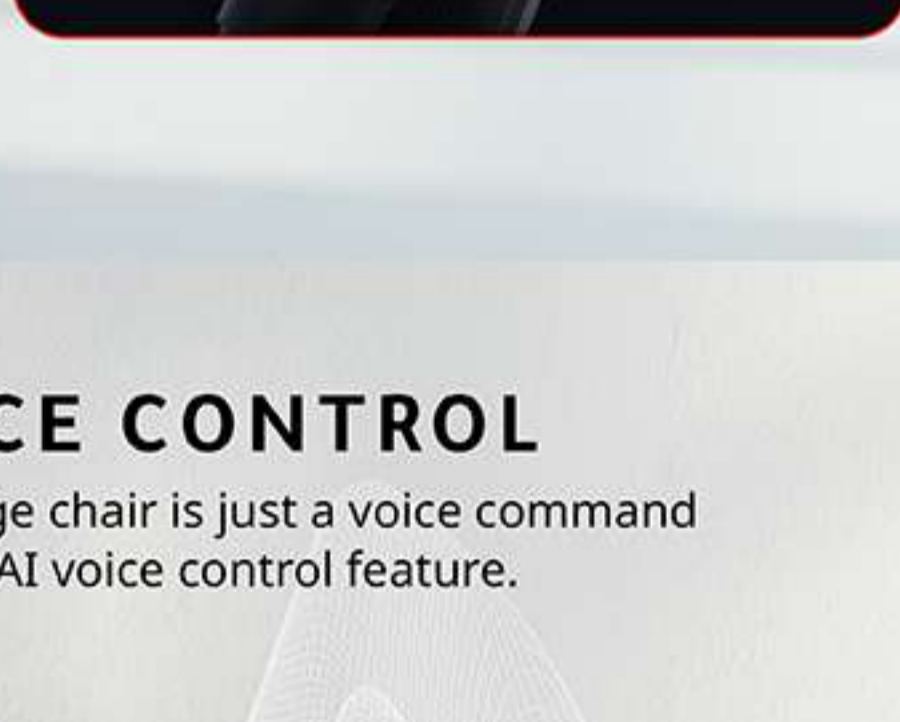

**U-VICTOR**  
MASSAGE CHAIR

**FEATURING**

**ZERO GRAVITY EXPERIENCE**

Experience advanced zero gravity simulation in 3 different levels. Upgraded 4D deep-tissue massage programme. Drift into a state of total relaxation.

**FULL BODY AIRBAGS**

Airbag massage provides compression effects, which helps enhance blood circulation while also massaging tired, aching muscles.

**SHOULDER AIRBAGS ARM AIRBAGS**

**CALF AIRBAGS**

**FOOT AIRBAGS**

3D deep massage movement and waist and hip massage movement, equipped with dual detection system, adding a variety of massage techniques for initial use. Users are comfortable and enjoyable.

**A.I VOICE CONTROL**

Controlling the massage chair is just a voice command away with the AI voice control feature.

**AUTOMATIC BODY SCAN TECHNOLOGY, LUXURIOUS MASSAGE PLEASURES FROM HEAD TO TOE**

Your spine is scanned prior to your massage session. Your height, weight and muscle tight spots are detected to determine the strength of massage.